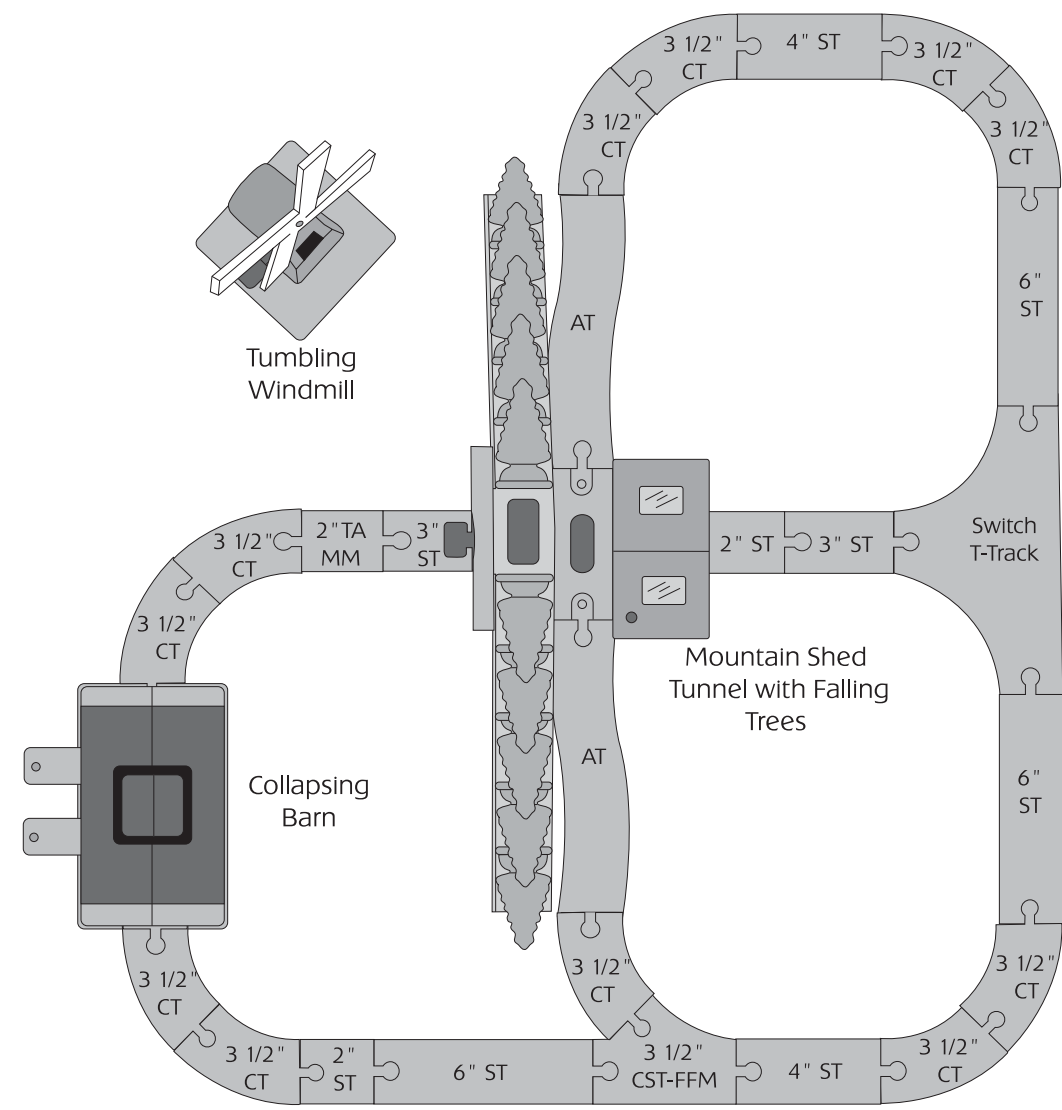

Storm on Sodor Set

SKU # LC99565

LEGEND

- **ST** - Straight Track
- **CT** - Curved Track
- **CST** - Curved Switch Track
- **AT** - Ascending Track
- **TA** - Track Adapter
- **M** - Male
- **F** - Female