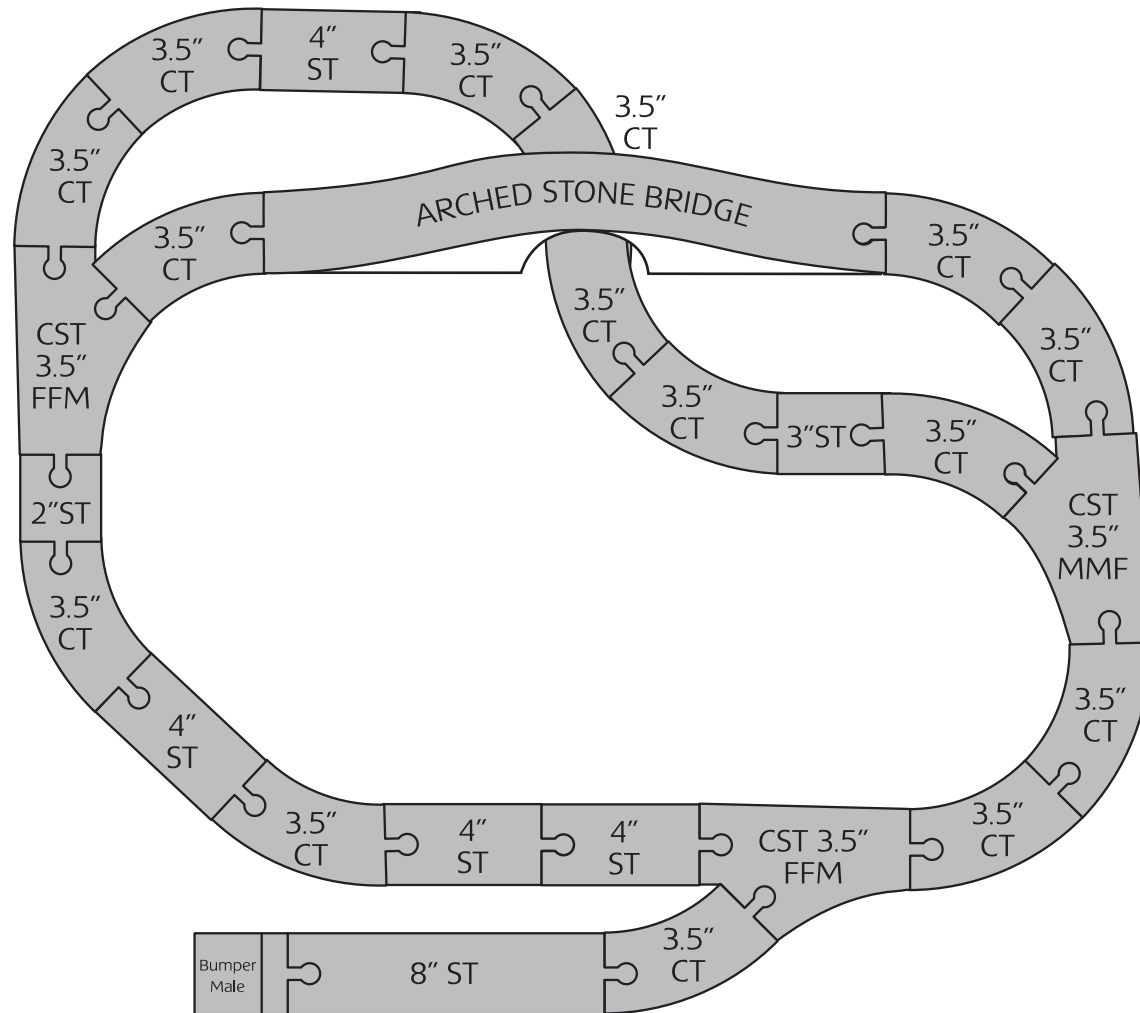

Edward the Great Set

SKU# LC99563

LEGEND

ST= Straight Track
CT= Curved Track
CST-FFM = Curved Switch Track FFM
CST-MMF = Curved Switch Track MMF
M= Male

For any product related questions, please contact us at:
 1-800-704-8697 or visit our website at:
www.learningcurve.com

© 2006 RC2 BRANDS, INC.
 Oak Brook, Illinois 60523-1940 U.S.A.
 Made in China. All Rights Reserved.
 © 2006 Gullane (Thomas) Limited

A HIT Entertainment Company